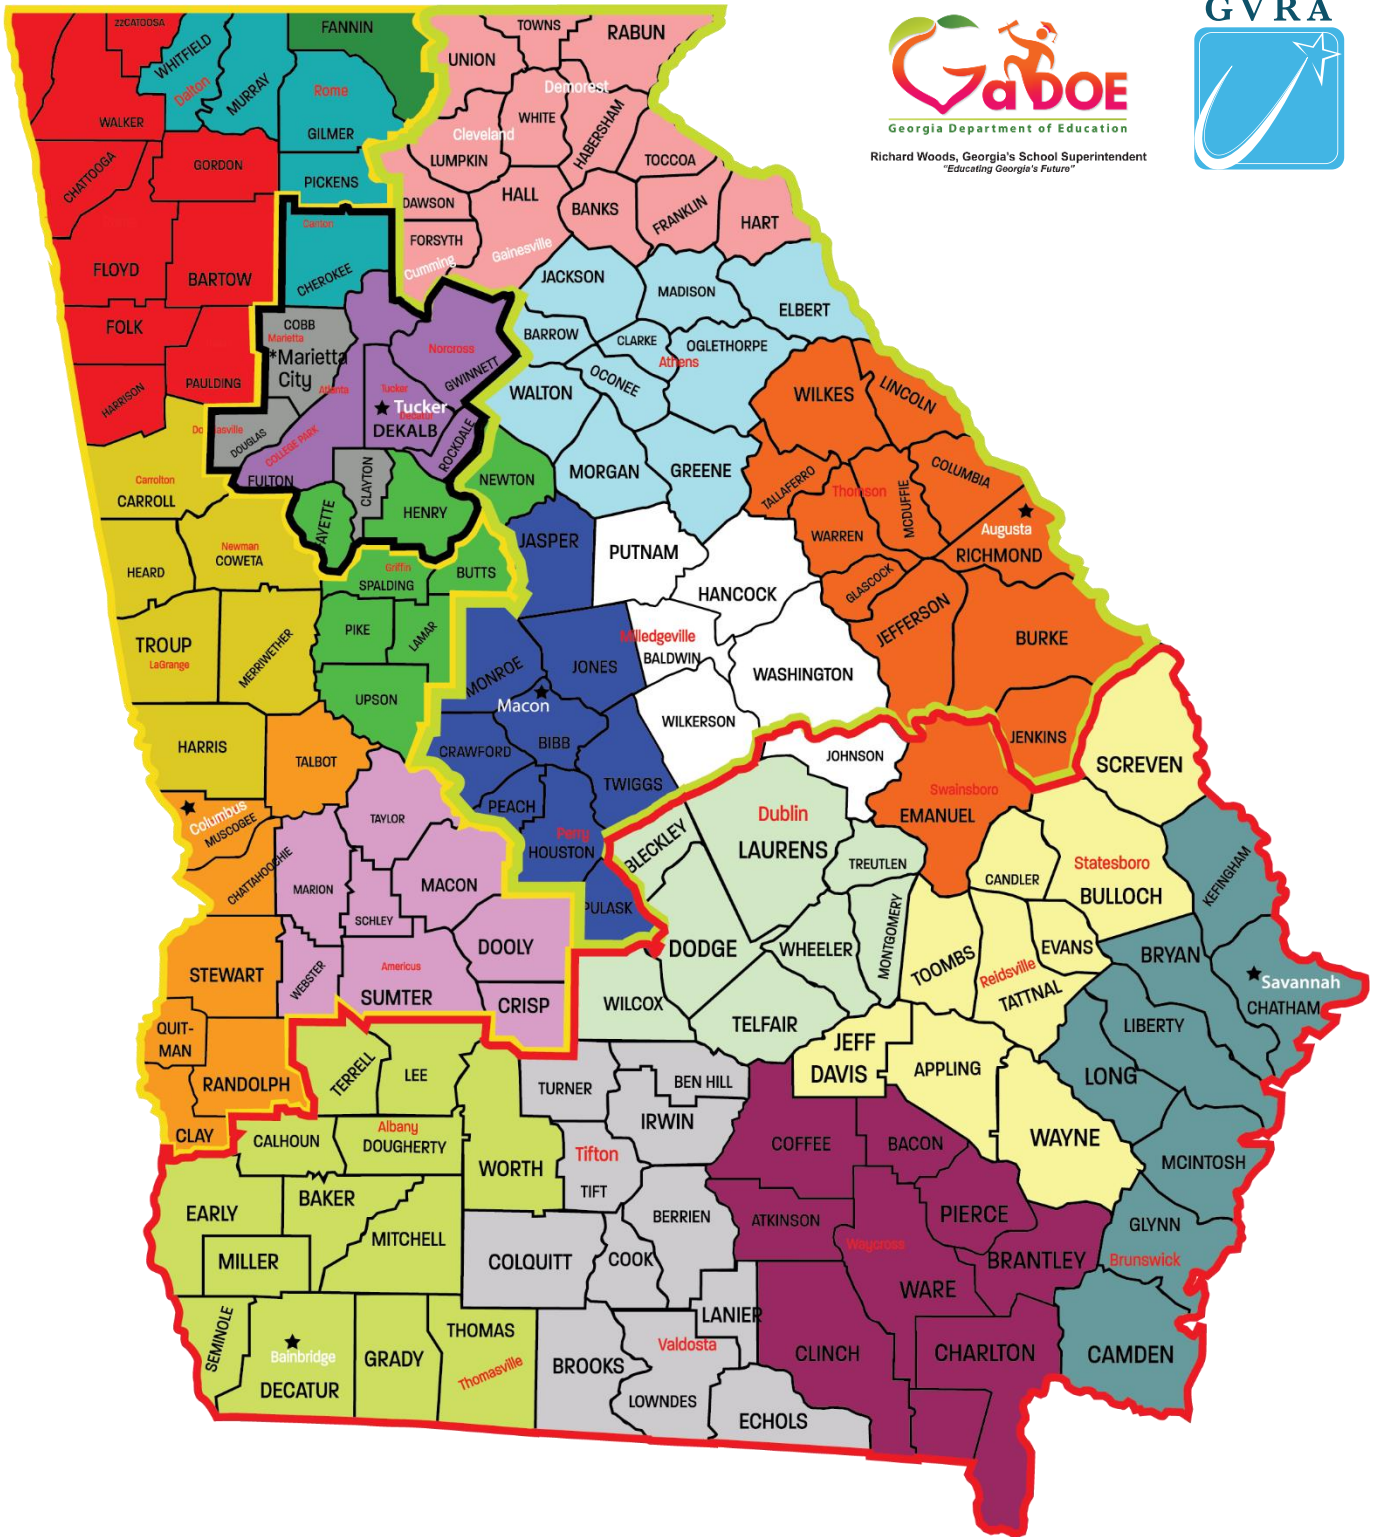

GVRA - Assistant Directors of Field Services

West Quadrant: Tamika Wright (Yellow outline)
Tamika.Wright@gvs.ga.gov

Metro Quadrant: Bernadette Amerein (Black outline)
Bernadette.Amerrein@gvs.ga.us

East Quadrant: Lauri Tuten (Green outline)
Lauri.Tuten@ablegeorgia.ga.gov

South Quadrant: Candice Mims (Red outline)
Candace.mims@ablegeorgia.ga.gov