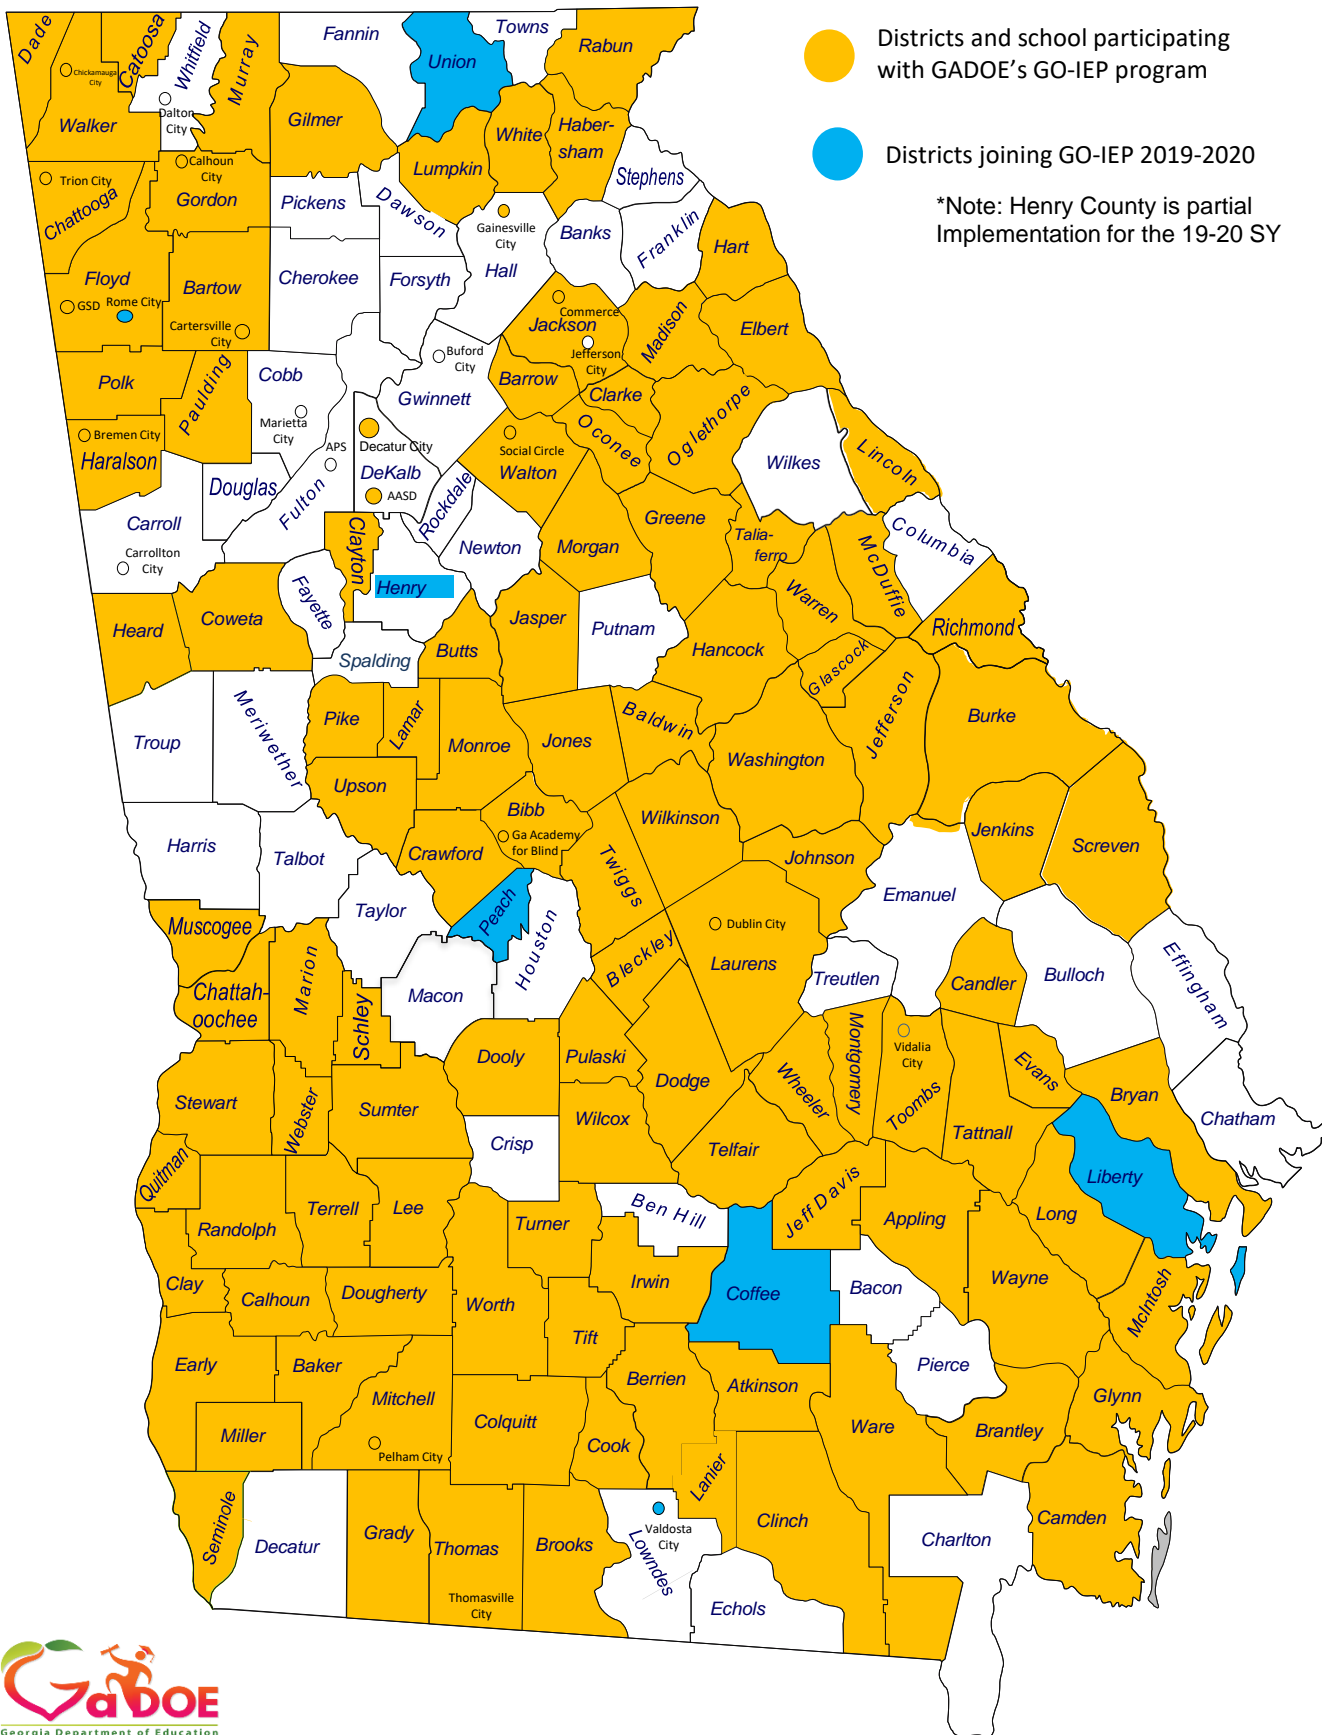

Georgia GO-IEP Districts and Schools Map: 2019-20

Participating Charter and Specialty School Districts

[Academy for Classical Education](#)

[Baconton Community Charter School](#)

Brookhaven Academy

Cherokee Charter

Cirrus Academy

Coastal Plains Charter High – Wayne Campus

Coweta Charter

Georgia Connections Academy (GACA)

Foothills Charter

Fulton Leadership Academy

Genesis Innovation Academy (Girls)

Genesis Innovation Academy (Boys)

GO-IEP School Districts (continued)

Lamar County
Lanier County
Laurens County
Lee County
Liberty County (8/2019)
Lincoln County
Long County
Lumpkin County
Madison County
Marion County
McDuffie County
McIntosh County
Miller County
Mitchell County
Monroe County
Montgomery County
Morgan County
Murray County
Muscogee County
Oconee County
Odyssey Charter
Oglethorpe County
Pataula Charter
Paulding County
Peach County (8/2019)
Pelham City
Pike County
Polk County
Pulaski County
Quitman County
Rabun County
Randolph County
Resurgence Hall
Richmond County
Rome City (8/2019)
Schley County
School for Arts Infused Learning Charter (SAIL)
Scintilla Charter
Screven County
Seminole County
SLAM Academy of Atlanta
Social Circle City
SOWEGA Stem Charter School
Stewart County
Sumter County
Taliaferro County
Tattnall County
Telfair County
Terrell County
Thomas County
Thomasville City
Thomaston-Upson County
Tift County
Toombs County
Trion City
Turner County
Twiggs County
Union County (8/2019)
Utopian Academy
Valdosta City (8/2019)
Vidalia City
Walker County
Walton County
Ware County
Warren County
Washington County
Wayne County
Webster County
Wheeler County
White County
Wilcox County
Wilkinson County
Worth County