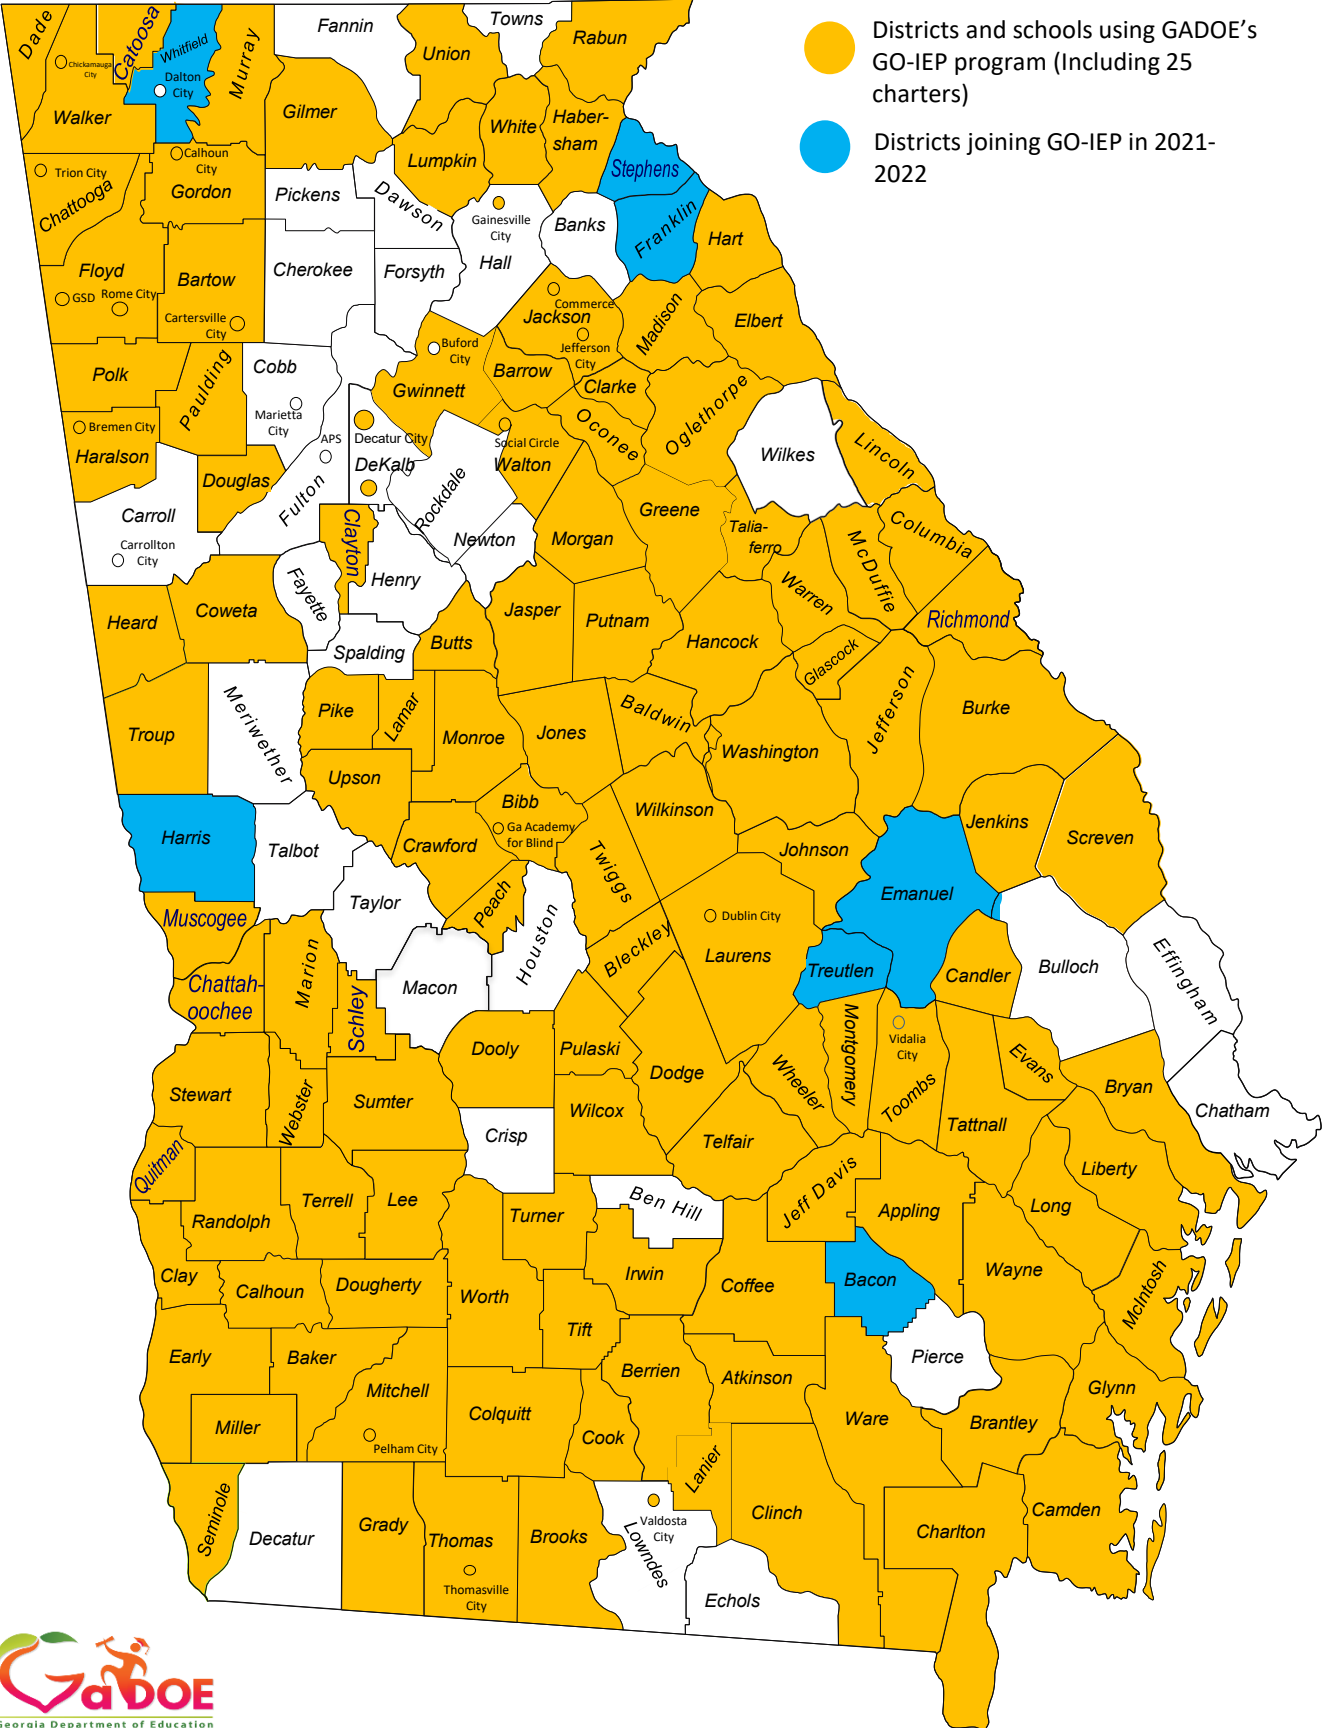

# Georgia GO-IEP Districts and Schools Map: 2021-22

## LEAs using GO-IEP

Academy for Classical Education  
Appling County  
Atkinson County  
Atlanta Area School for the Deaf  
[Bacon County](#)  
Baconton Community Charter School  
Baker County  
Baldwin County  
Barrow County  
Bartow County  
Berrien County  
Bibb County  
Bleckley County  
Brantley County  
Bremen City  
Brookhaven Academy  
Brooks County  
Bryan County  
Burke County  
Butts County  
Calhoun City  
Calhoun County  
Camden County  
Candler County  
Cartersville City  
Catoosa County  
Charlton County  
Chattahoochee County  
Chattooga County  
Cherokee Charter  
Chickamauga City  
Cirrus Academy  
Clarke County  
Clay County  
Clayton County  
Clinch County  
Coastal Plains Charter High- Wayne Campus  
Coffee County  
Colquitt County  
Columbia County  
Commerce City  
Cook County  
Coweta Charter  
Coweta County  
Crawford County  
Dade County  
[Department of Corrections](#)  
Department of Juvenile Justice  
Decatur City  
D.E.L.T.A. STEAM Academy  
Dodge County